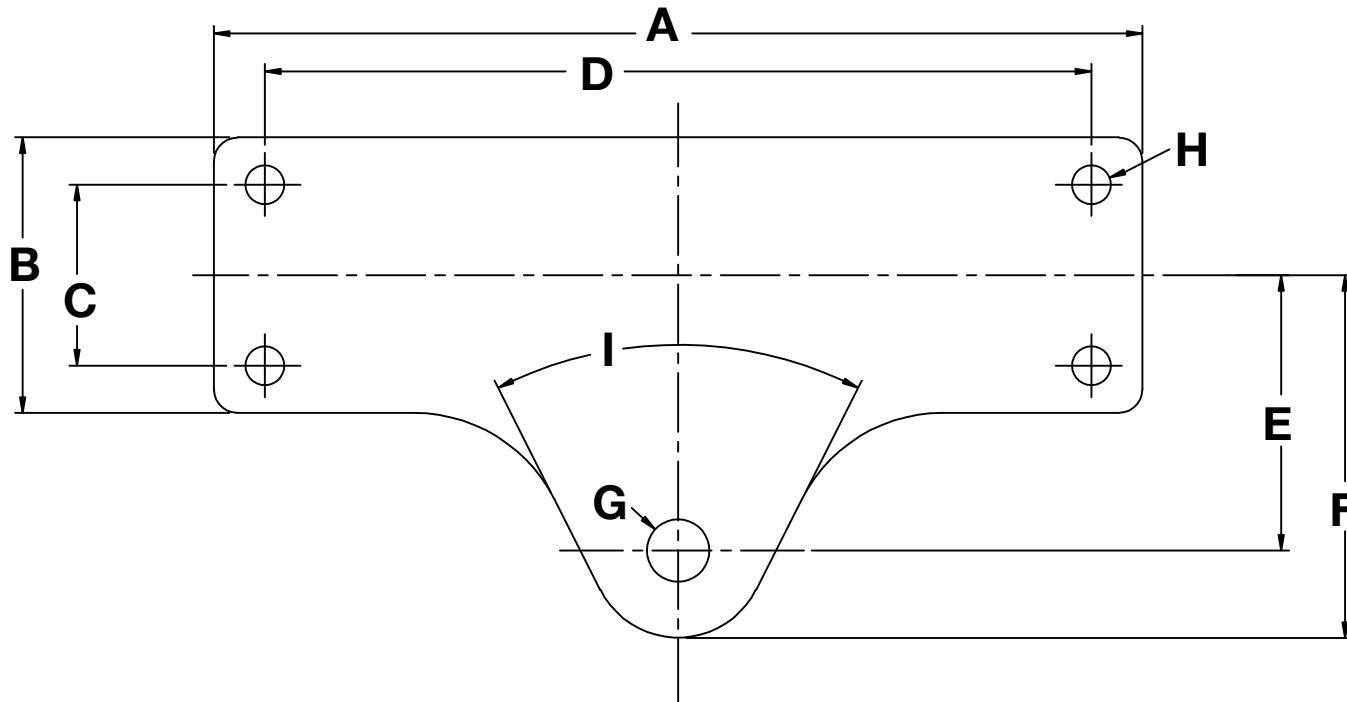

### DIMENSIONS - MM

PART NUMBER	A	B	C	D	E	F	G	H	I	J	K
92827	5.0	1/4" NPT (F)	23.0	32.0	26.0	78.0	105.0	115.0	105.0	1/8" BSPP (F)	76.0

\* All measurements in millimeters, unless otherwise noted, +/- 1mm.

### DIMENSIONS - IN

PART NUMBER	A	B	C	D	E	F	G	H	I	J	K
92827	0.20	1/4" NPT (F)	0.91	1.26	1.02	3.07	4.13	4.53	4.13	1/8" BSPP (F)	2.99

\* All measurements in inches, unless otherwise noted, +/- .039".

\*\* All fittings are NPT, unless otherwise noted.

### DIMENSIONS - MM

PART NUMBER	A	B	C	D	E	F	G	H	I
92820-92827-92828	118.0	35.0	23.0	105.0	35.0	46.1	8.0	5.0	54°

\* All measurements in millimeters, unless otherwise noted, +/- 1mm.

### DIMENSIONS - IN

PART NUMBER	A	B	C	D	E	F	G	H	I
92820-92827-92828	4.64	1.36	0.90	4.13	1.38	1.81	0.31	0.20	54°

\* All measurements in inches, unless otherwise noted, +/- .039".

\*\* All fittings are NPT, unless otherwise noted.