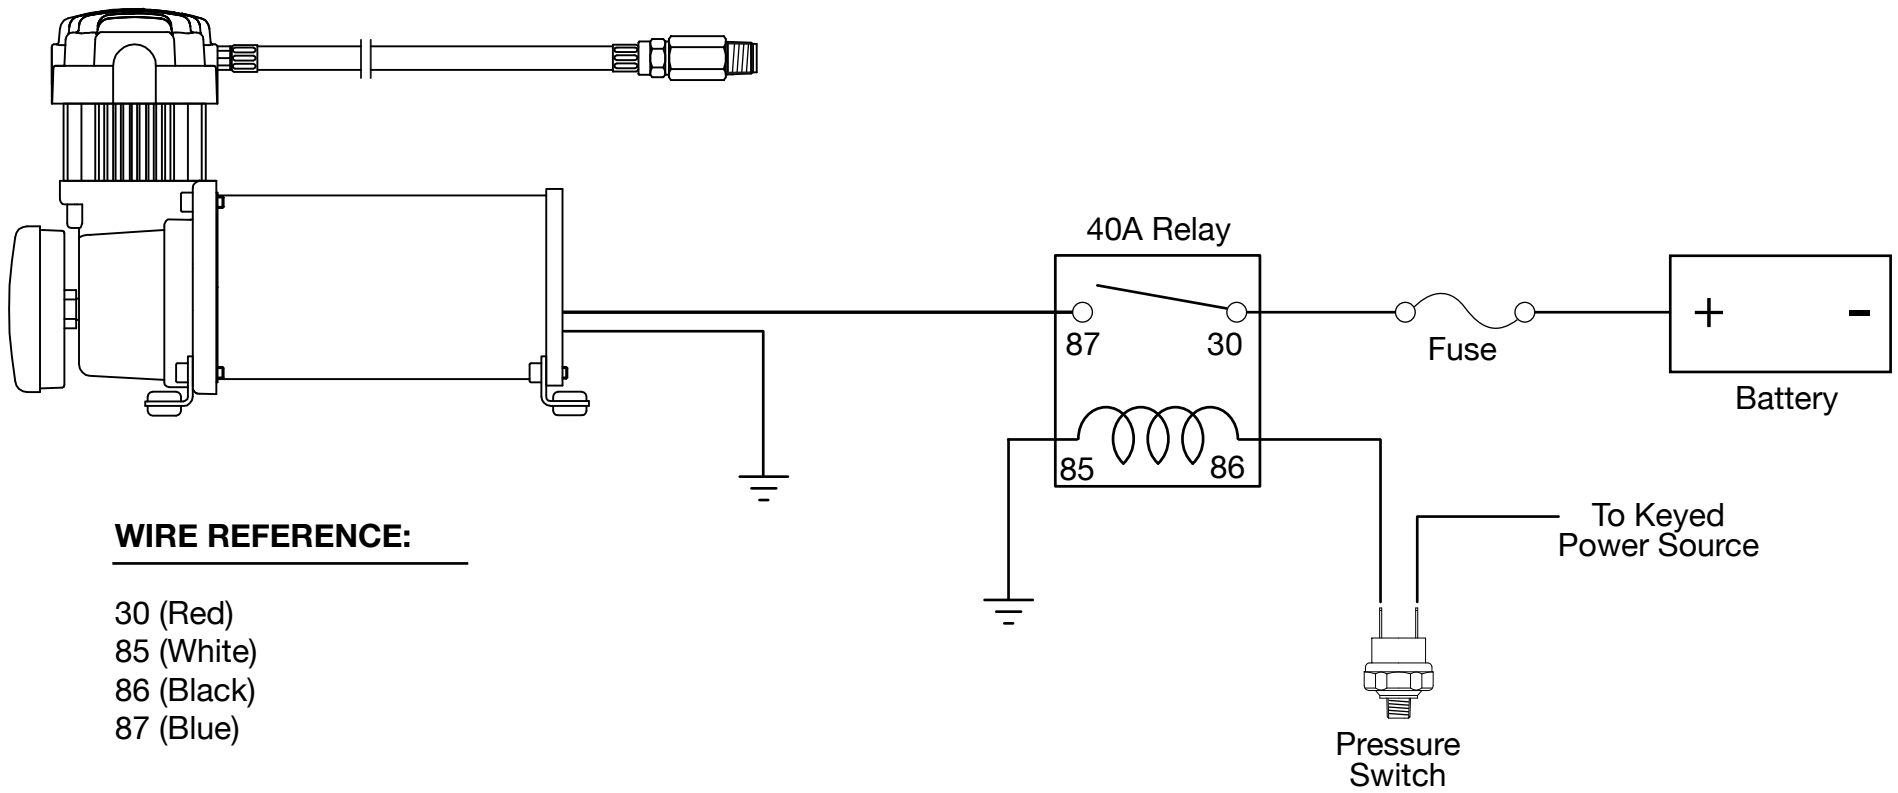

Your Vital Air Source

SINGLE "C" MODEL COMPRESSOR WIRING DIAGRAM

WIRE REFERENCE:

- 30 (Red)
- 85 (White)
- 86 (Black)
- 87 (Blue)