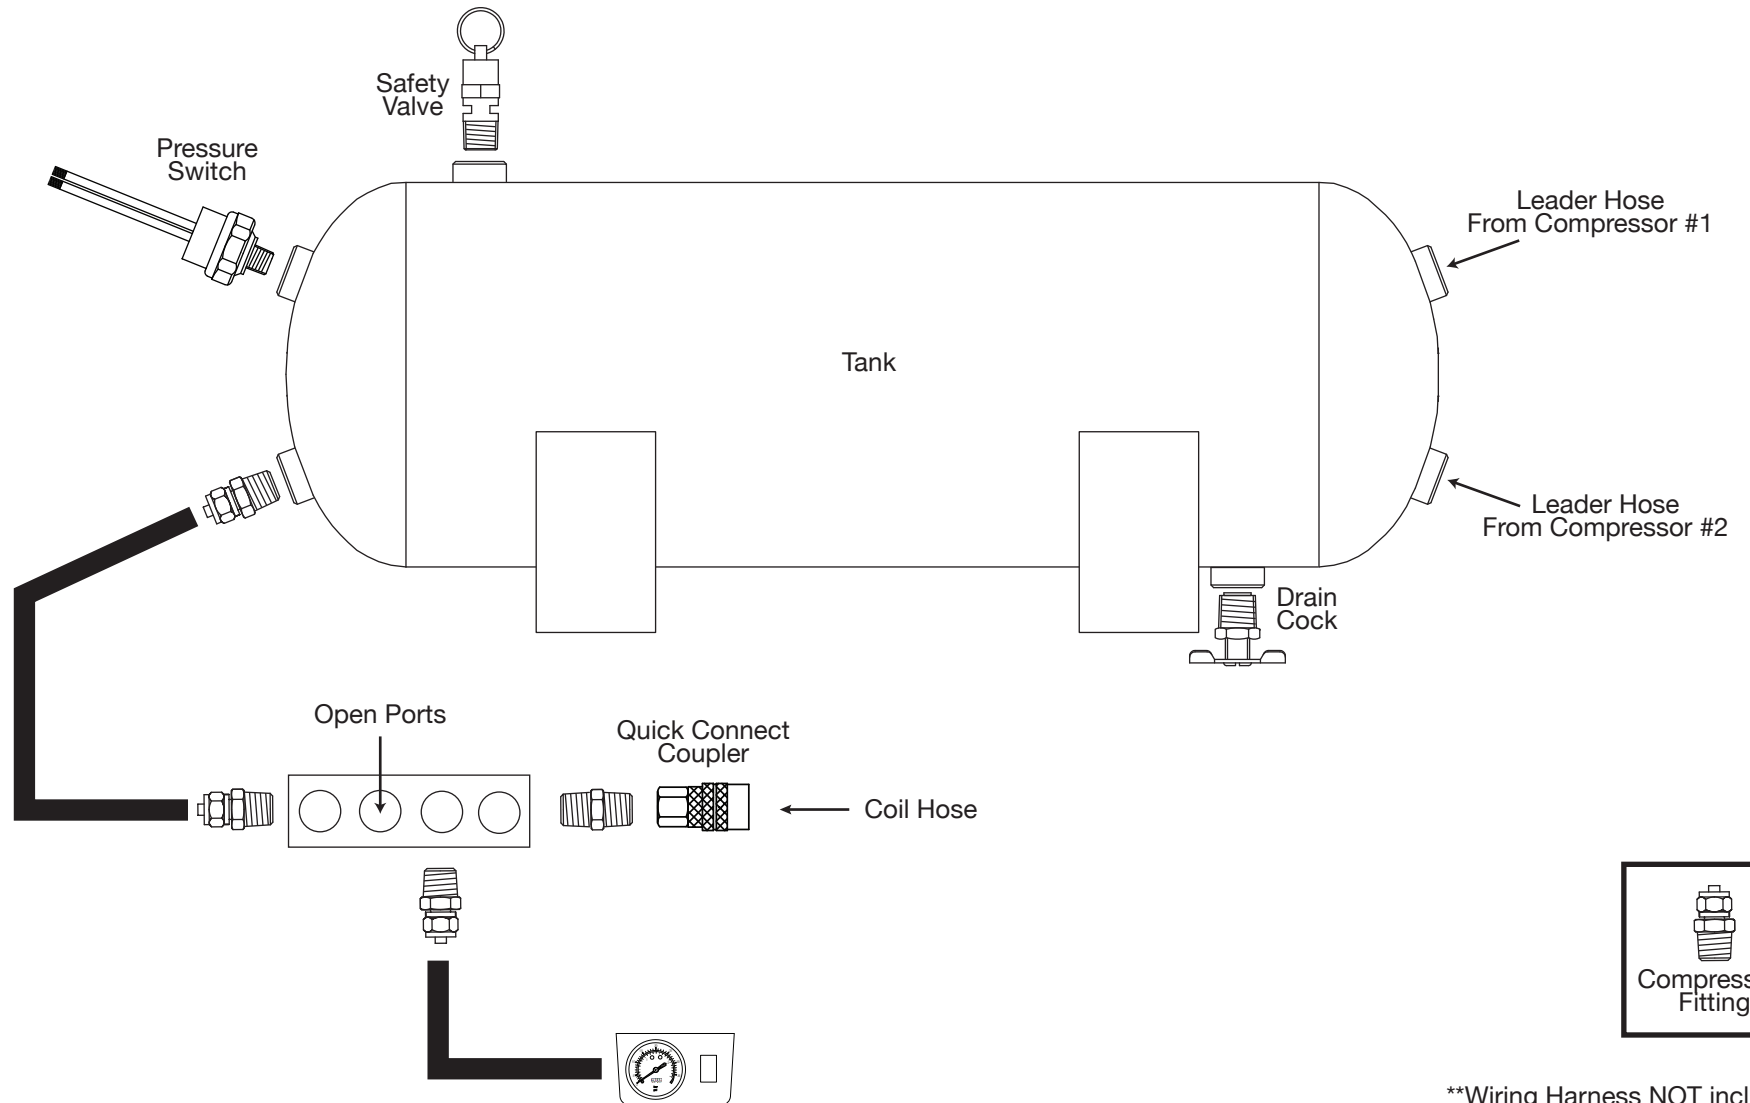

P/N 50013
DUAL OBA PLUMBING DIAGRAM
Typical System Configuration, May Vary Depending on Installation

**Wiring Harness NOT included